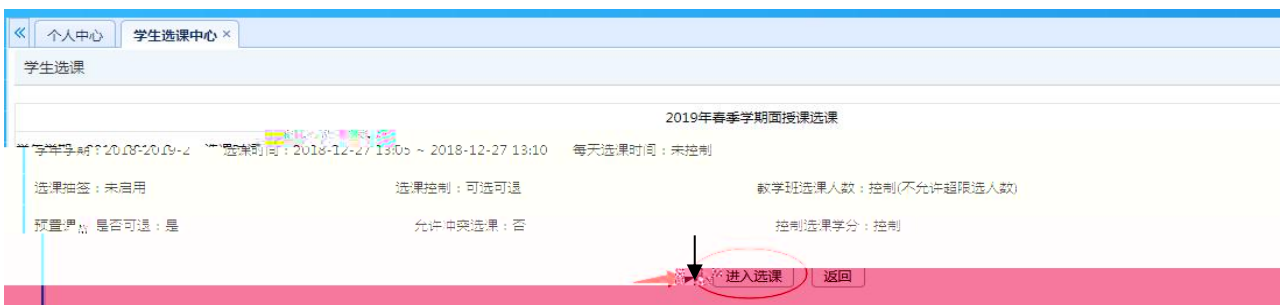

选课学分情况

公选课选课

本学期选课学分/门数要求及已选情况							
	最高总学分	专业内跨年级选课(控制)		跨专业选课(控制)		校公共选修课选课(控制)	
		学分	门数	学分	门数	学分	门数
设置(控制)要求	不控制	不控制	不控制	不控制	不控制	2	1
已选统计	20.0	0.0	0	0.0	0	0.0	0